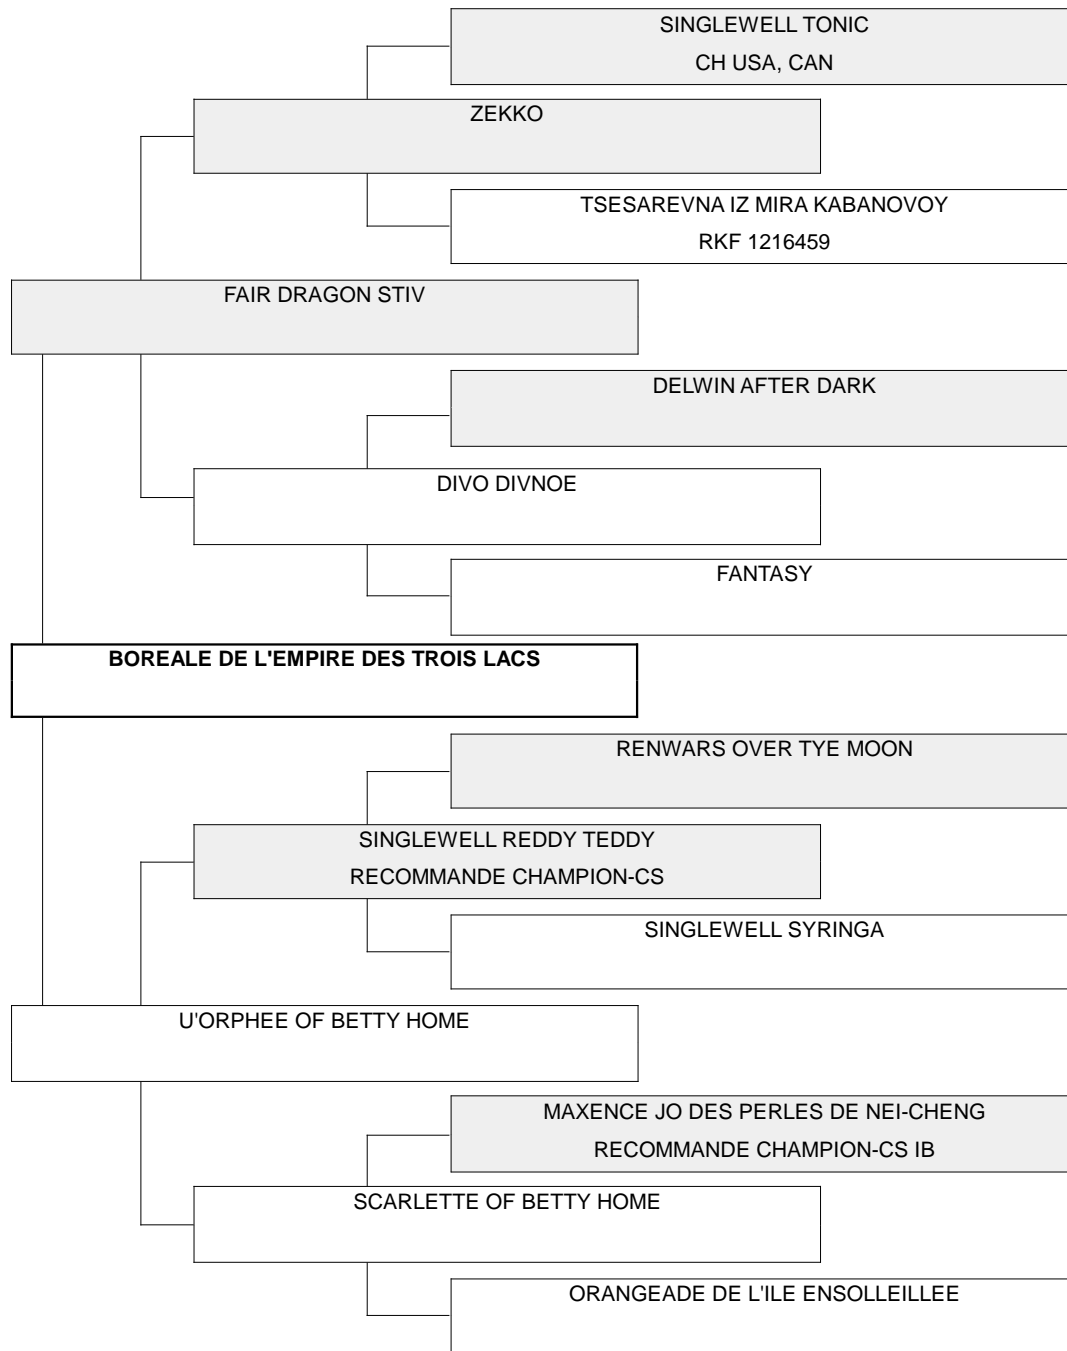

# Généalogie

|   |                    |
|---|--------------------|
| SINGLEWELL HARLEQUIN                      |                    |
| SINGLEWELL SYRINGA                        | PETESHE IVAN ICILE |
|   | SINGLEWELL JASMINE |
| VELLI SENT                                |                    |
| OFELIAS SNEZHNYAYA KOROLEVA               |                    |
| SINGLEWELL IN VOGUE WITH TOYDOM<br>CH UKG |                    |
| YAKEE MUMS THE WORD AT DELWIN             |                    |
| OLE LUKOYE AMISH                          |                    |
| JACQUELINE DANISH HEART                   |                    |
| NOWAI HARVEY MOON                         |                    |
| STARY NIGHT OF RENWAR                     |                    |
| PETESHE IVAN ICILE                        |                    |
| SINGLEWELL JASMINE                        |                    |
| PENDENRAH RUFUS-JO<br>ELISE B CH-CS       |                    |
| JUMP FOR JOY DES PERLES DE NEI-CHEN       |                    |
| JOLI TRESOR DE L'ILE ENSOLEILLEE          |                    |
| IANA DES FOUGERES DE MIAULAURE            |                    |